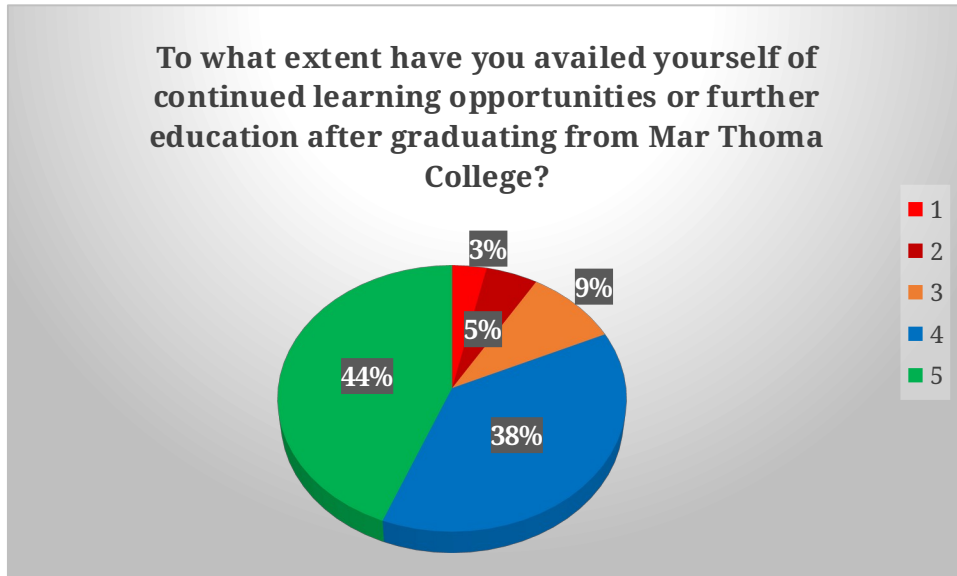

3. Rate the effectiveness of the career support services provided by the college in helping you establish and progress in your career

4. How much do you feel the college has contributed to your sense of social responsibility and involvement in community or societal activities?

6. How much do you believe extracurricular activities at college positively impacted your personal and professional development?

7. How well did the college facilitate networking and collaboration opportunities during your time as a student?