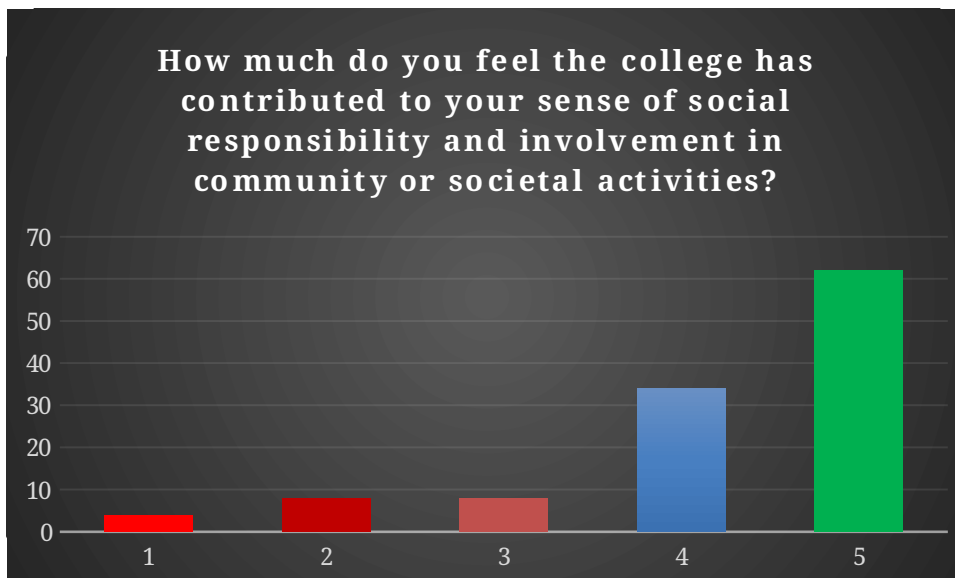

Alumni feedback upto May 2024

1. To what extent do you feel the education you received at Mar Thoma College has been relevant to your career?

2. How engaged do you feel with the college's alumni network, and to what extent has it been beneficial in your professional life?

3. Rate the effectiveness of the career support services provided by the college in helping you establish and progress in your career

4. How much do you feel the college has contributed to your sense of social responsibility and involvement in community or societal activities?

6. How much do you believe extracurricular activities at college positively impacted your personal and professional development?

7. How well did the college facilitate networking and collaboration opportunities during your time as a student?

10. Considering your overall experience as an alumna/alumnus, how satisfied are you with Mar Thoma College?