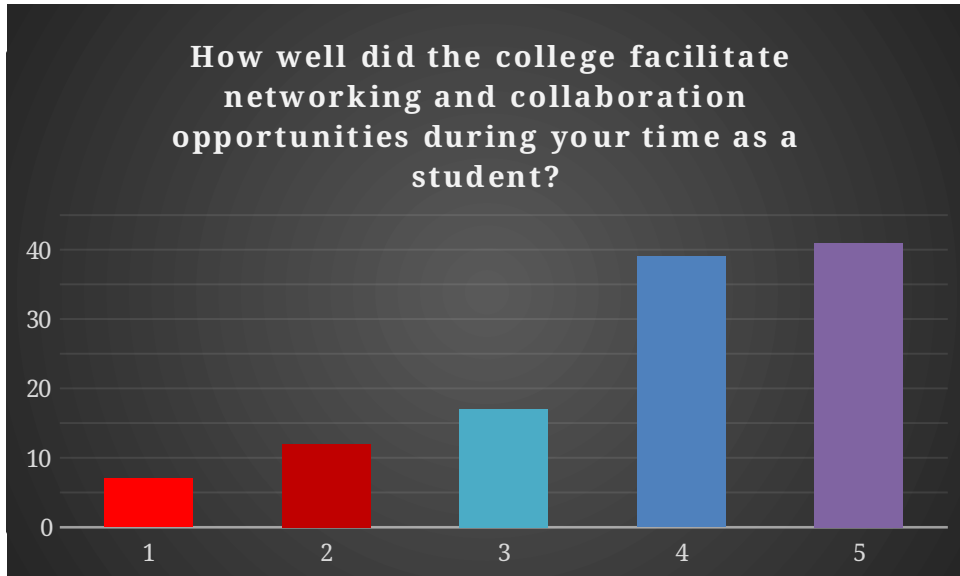

3. Rate the effectiveness of the career support services provided by the college in helping you establish and progress in your career

4. How much do you feel the college has contributed to your sense of social responsibility and involvement in community or societal activities?

6. How much do you believe extracurricular activities at college positively impacted your personal and professional development?

7. How well did the college facilitate networking and collaboration opportunities during your time as a student?