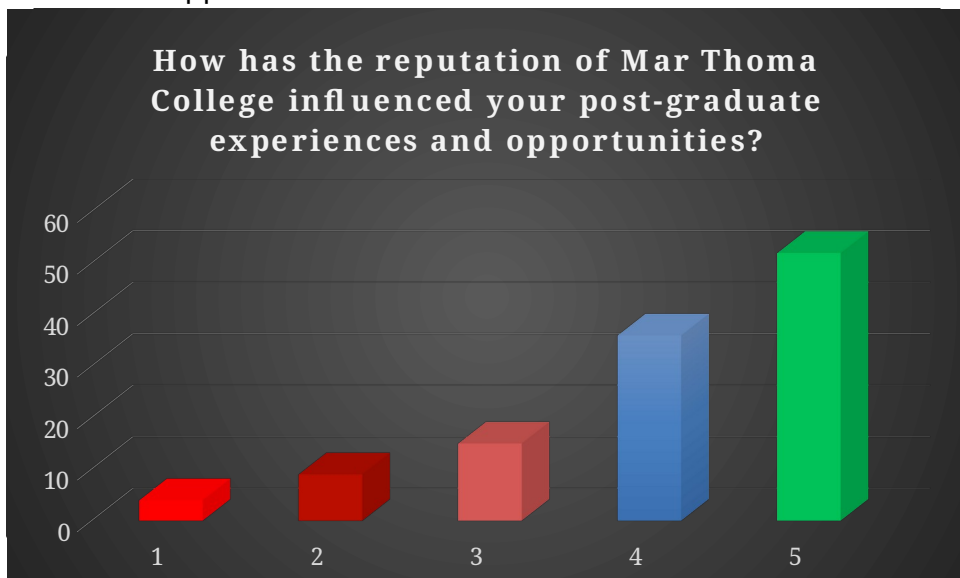

3. Rate the effectiveness of the career support services provided by the college in helping you establish and progress in your career

4. How much do you feel the college has contributed to your sense of social responsibility and involvement in community or societal activities?

6. How much do you believe extracurricular activities at college positively impacted your personal and professional development?

7. How well did the college facilitate networking and collaboration opportunities during your time as a student?

8. How has the reputation of Mar Thoma College influenced your post-graduate experiences and opportunities?

9. How do you rate the college events organized for alumni, and how likely are you to participate in such events?