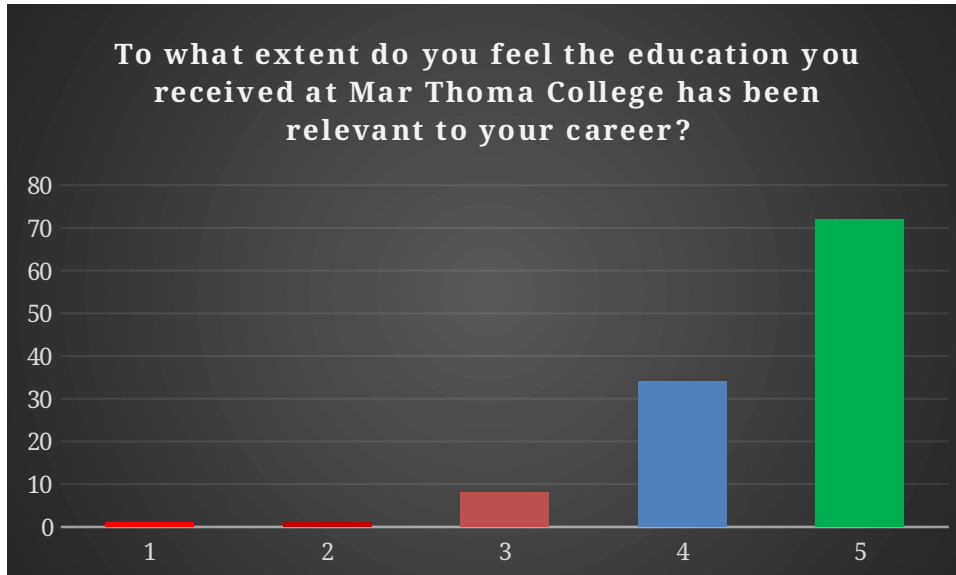

Alumni feedback upto May 2024

1. To what extent do you feel the education you received at Mar Thoma College has been relevant to your career?

2. How engaged do you feel with the college's alumni network, and to what extent has it been beneficial in your professional life?

3. Rate the effectiveness of the career support services provided by the college in helping you establish and progress in your career

4. How much do you feel the college has contributed to your sense of social responsibility and involvement in community or societal activities?