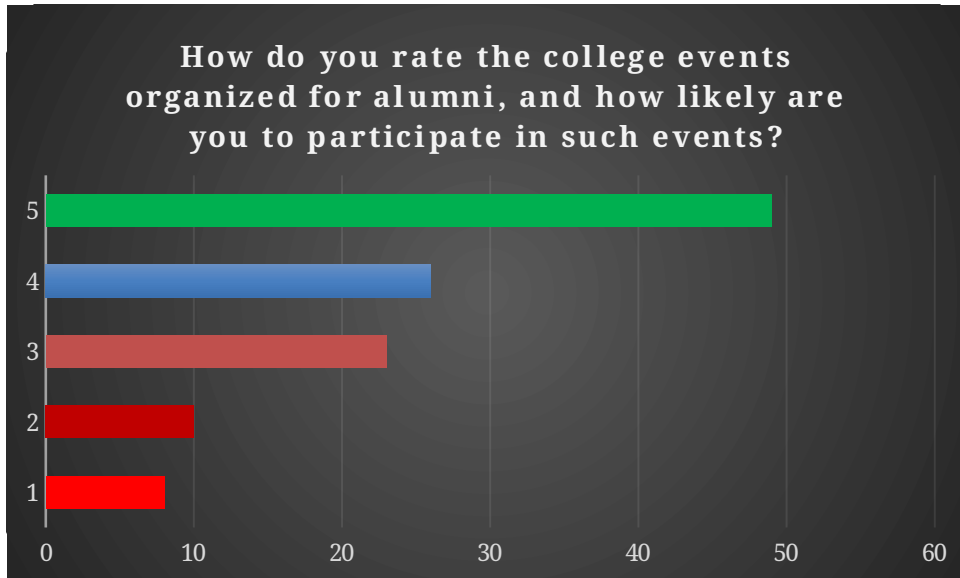

9. How do you rate the college events organized for alumni, and how likely are you to participate in such events?