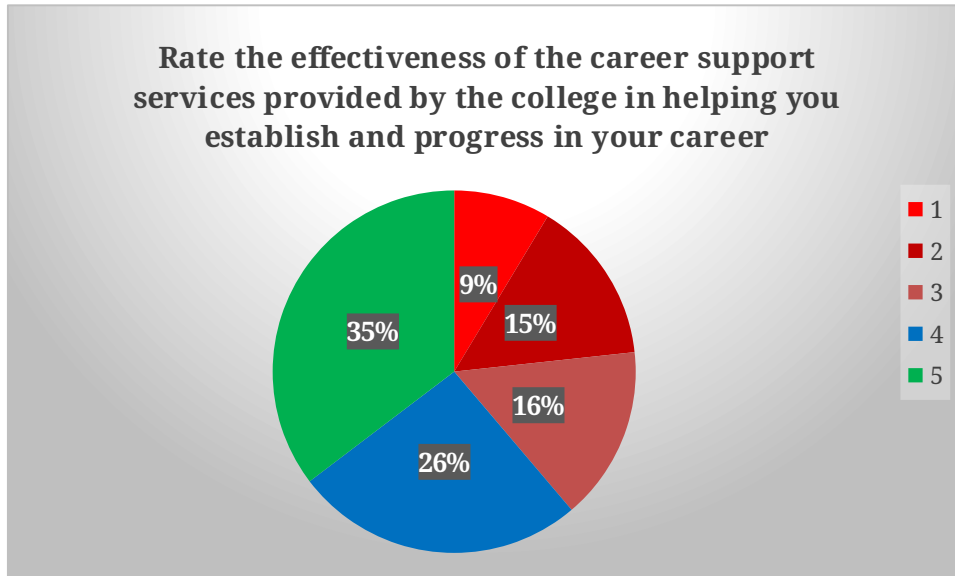

Alumni feedback upto May 2024

1. To what extent do you feel the education you received at Mar Thoma College has been relevant to your career?

2. How engaged do you feel with the college's alumni network, and to what extent has it been beneficial in your professional life?

3. Rate the effectiveness of the career support services provided by the college in helping you establish and progress in your career

4. How much do you feel the college has contributed to your sense of social responsibility and involvement in community or societal activities?

6. How much do you believe extracurricular activities at college positively impacted your personal and professional development?

7. How well did the college facilitate networking and collaboration opportunities during your time as a student?

10. Considering your overall experience as an alumna/alumnus, how satisfied are you with Mar Thoma College?