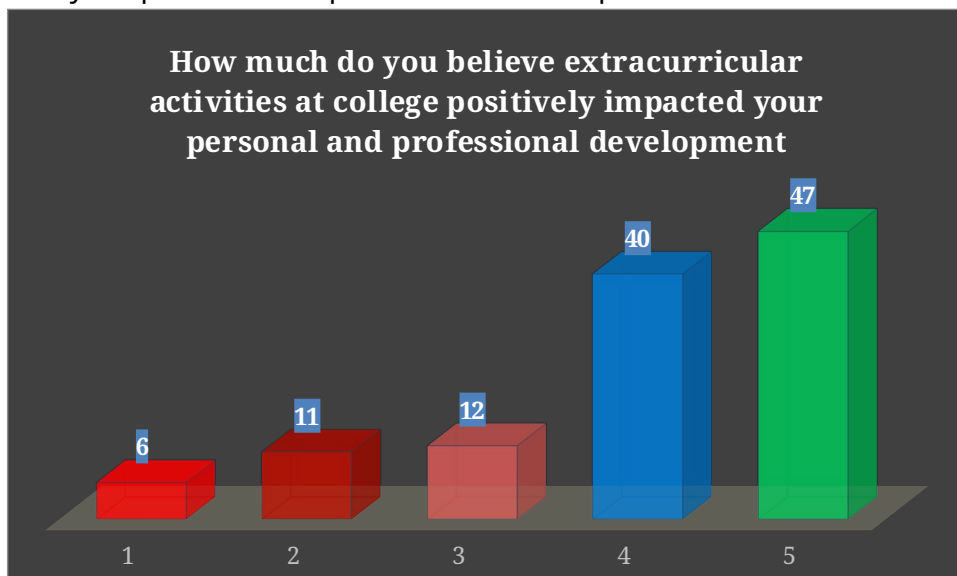

3. Rate the effectiveness of the career support services provided by the college in helping you establish and progress in your career

4. How much do you feel the college has contributed to your sense of social responsibility and involvement in community or societal activities?

6. How much do you believe extracurricular activities at college positively impacted your personal and professional development?

7. How well did the college facilitate networking and collaboration opportunities during your time as a student?