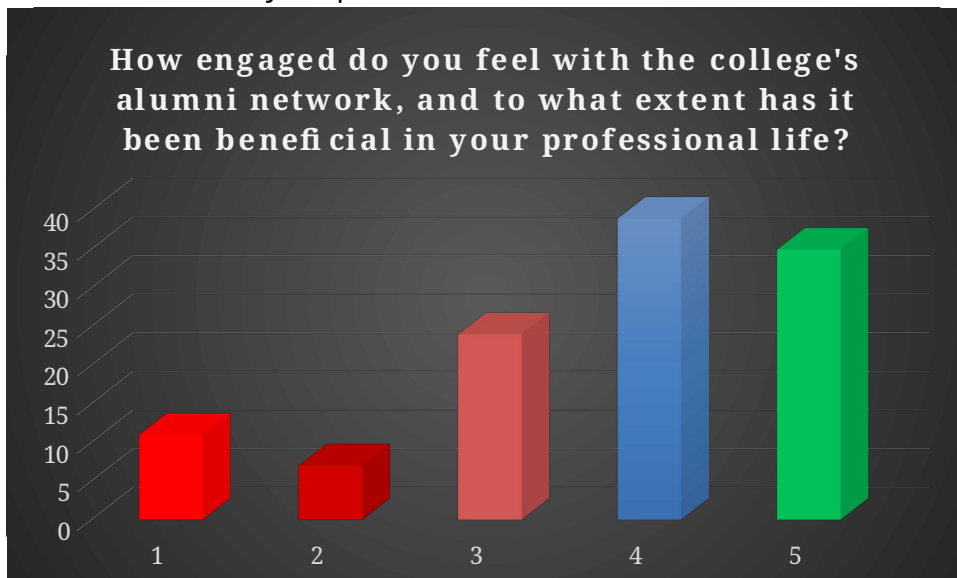

Alumni feedback upto May 2024

1. To what extent do you feel the education you received at Mar Thoma College has been relevant to your career?

2. How engaged do you feel with the college's alumni network, and to what extent has it been beneficial in your professional life?

3. Rate the effectiveness of the career support services provided by the college in helping you establish and progress in your career

4. How much do you feel the college has contributed to your sense of social responsibility and involvement in community or societal activities?

6. How much do you believe extracurricular activities at college positively impacted your personal and professional development?

7. How well did the college facilitate networking and collaboration opportunities during your time as a student?

10. Considering your overall experience as an alumna/alumnus, how satisfied are you with Mar Thoma College?